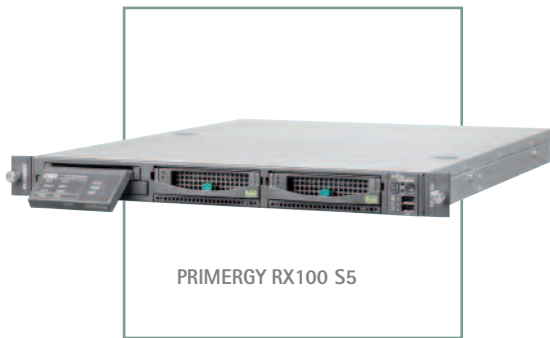

→ For web efficiency

Are you looking for a low-priced web platform? Then decide in favor of **Windows Server 2008 with PRIMERGY RX100 S5**, a great combination for powerful, reliable and efficient web sites. Windows Server 2008 offers you improved administration, diagnosis

and development tools. And PRIMERGY RX100 S5 provides everything you want from a web server: Quad-Core performance, SAS and SATA hard disks or a cutting-edge remote management controller. All in a space-saving 1U rack chassis at an attractive price.

→ For successful virtualization

Are you planning to consolidate your servers? What about optimizing your infrastructure at the same time? **Windows Server 2008 and PRIMERGY RX300 S4** is your ticket to enter the world of service-oriented IT operations. Rely on the integrated virtualization technology provided by Windows Server 2008 to optimally and flexibly use your server resources and minimize

the costs of your IT infrastructure. And best of all - use the cutting-edge virtualization server: PRIMERGY RX300 S4. Its full redundancy, dual-socket Quad-Core performance, an innovative cooling system and easy-to-expand features ensure optimal energy efficiency without any loss in performance yet with maximum reliability and optimal protection for your investment.

→ For absolute security

You require uncompromising security for your business? Then you just cannot ignore **Windows Server 2008 and PRIMERGY servers** from Fujitsu Siemens Computers. Windows Server 2008 is even more reliable and offers numerous innovative security functions, such as Network Access Protection, Federated Rights Management or Read-only Domain Controller.

PRIMERGY servers make this concept a safe bet for your business. For example, as a result of the trusted platform module, multi-password BIOS protection, logical codes for external interfaces and devices or due to encrypted server management communication. One thing is for sure: You can calmly concentrate on your business.

→ For all business requirements

Fujitsu Siemens Computers and Microsoft - the ideal combination to optimize your IT infrastructure. We not only offer you first-class software and top-class hardware, but also world-class solutions for all your business requirements. How can we drive your business forward?

→ Contact

www.fujitsu-siemens.com/contact